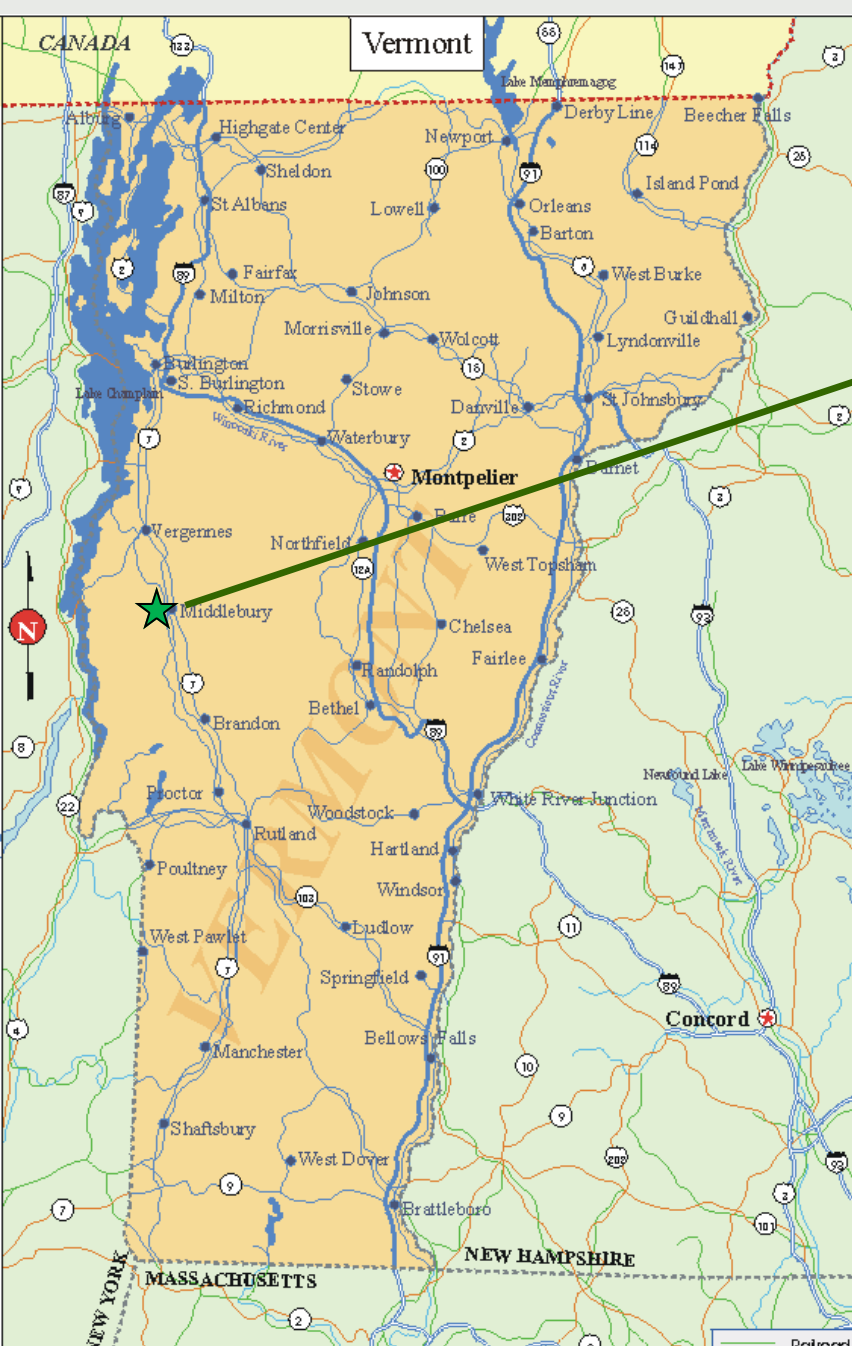

General Gates x Mrs. Culvers

Bred by U.S. Government Farm, Middlebury, VT Foaled 1908.

Progeny: 40 colts, 49 fillies

Lead sire, US Govt. Morgan Farm, Middlebury, VT.

When crossed with Artemisia (Golden Cross) he sired many important horses including Canfield, Willys, Ulysses, Topsham, Redfern, Querido and Mansfield to name a few.

Gravestone located at:
UVM Morgan Horse
Farm
Middlebury, VT

Project Sponsored by
Morgan Horse Heritage Foundation